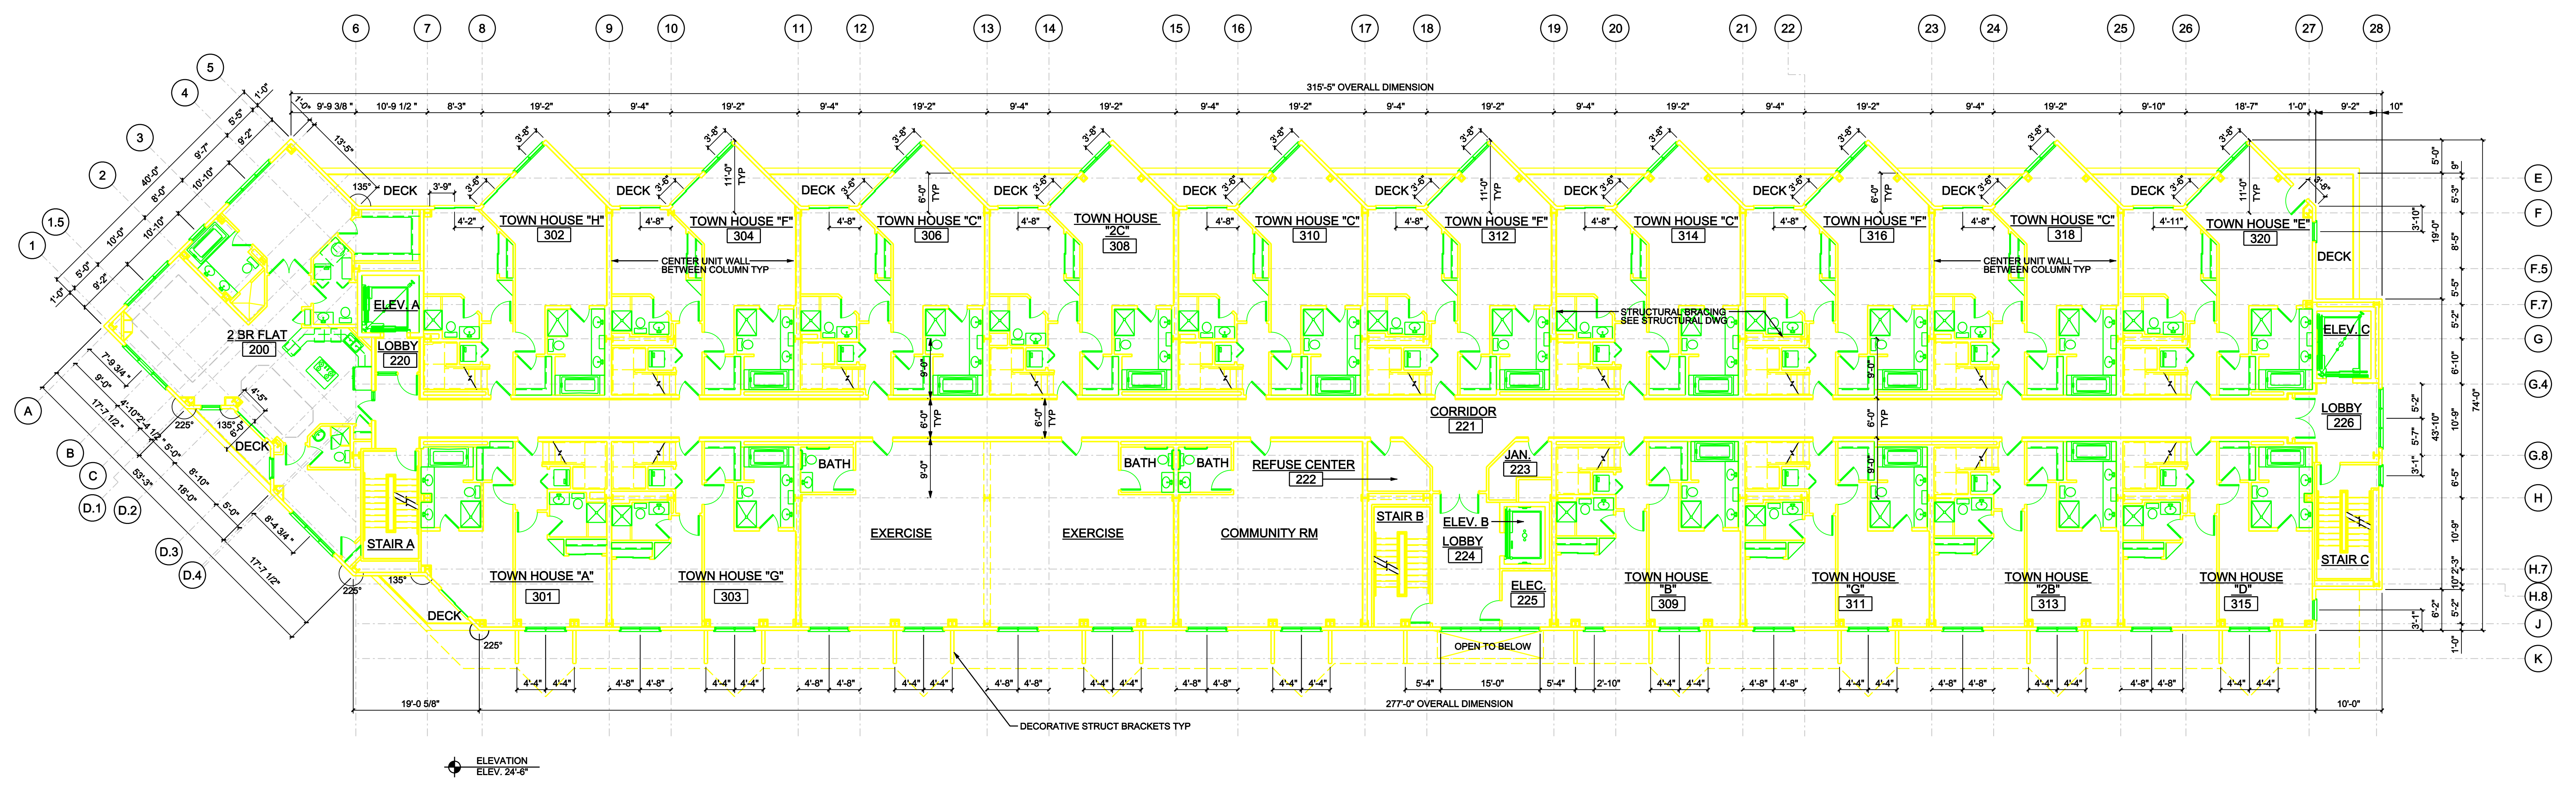

1 THIRD FLOOR PLAN
 A1.2 SCALE: 3/32"=1'-0"

2 SECOND FLOOR PLAN
 A1.2 SCALE: 3/32"=1'-0"

800.700.3305